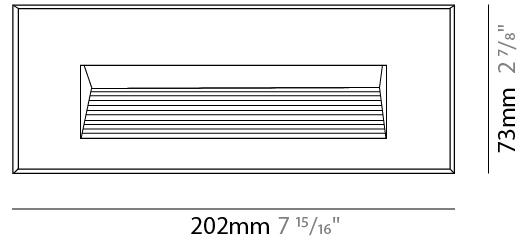

GENERAL

Series: New Green
Subseries: New Green M
Brand: Side
Division: Exterior
Mounting Type: Recessed
Mounting Location: Wall
Subcategory: Step Light

PHYSICAL

Shape: Rectangle
Length (mm): 202
Length (in): 7 ¹⁵/₁₆
Width (mm): 73
Width (in): 2 ⁷/₈
Height (mm): 65
Height (in): 2 ⁹/₁₆
Min. Recessing Depth (mm): 70
Min. Recessing Depth (in): 2 ³/₄
Light Distribution: Asymmetric
Weight (kg): 0.8
Weight (lbs): 1.76
Diffuser: Clear tempered glass
Gasket: Silicone rubber
Fixture Finish: WHI / BLK / GRY
Fixture Material: Aluminum Die Cast

ELECTRICAL

Lamp Type: LED (Zhaga Standard)
Input Wattage (W): 3.65
Total Output Wattage (W): 2.97
Dimming: Non-Dimmable
Driver Included: No
Driver Location: Remote
Driver Type: Constant Current - 120Vac
Driver Class: Class 2
Input Voltage (V): 120 - 277
Constant Current (mA): 350
Upon Request: 0-10Vdc dimming / Phase dimming 120Vac / Non-dimming 120/277Vac

LED

Color Temperature (°K): 3000 / 4000
Max. Delivered Lumen (lm): 195.7 / 204.4
Nominal Lumen (lm): 450 / 470
CRI: >90 CRI
Lamp Life (hrs): 50000

OPTICAL

Optic°: Asymmetrical

RATINGS AND CERTIFICATIONS

Certified By: Certified for North American Standards
IP rating: IP65
IK Rating: IK07

PROJECT	
TYPE	
SPECIFIER	
QUANTITY	
DATE