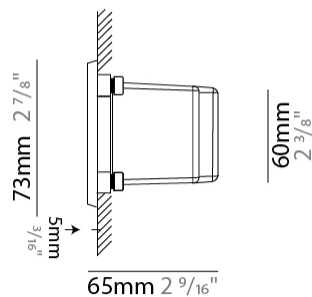

GENERAL

Series: New Green
Subseries: New Green L
Brand: Side
Division: Exterior
Mounting Type: Recessed
Mounting Location: Wall
Subcategory: Step Light

PHYSICAL

Shape: Rectangle
Length (mm): 342
Length (in): 13 7/16
Width (mm): 73
Width (in): 2 7/8
Depth (mm): 65
Depth (in): 2 3/16
Min. Recessing Depth (mm): 80
Min. Recessing Depth (in): 3 1/8
Light Distribution: Asymmetric
Weight (kg): 1.25
Weight (lbs): 2.76
Diffuser: Clear tempered glass
Gasket: Silicon rubber
Fixture Finish: WHI / BLK / GRY
Fixture Material: Aluminum Die Cast

ELECTRICAL

Lamp Type: LED (Zhaga Standard)
Input Wattage (W): 9.5
Total Output Wattage (W): 8.5
Dimming: Non-Dimming / Phase Dimming (120Vac only) / 0-10V Dimming
Driver Included: No
Driver Location: Remote
Driver Class: Class 2
Housing: See components
Input Voltage (V): 120 - 277
Constant Current (mA): 350
Upon Request: (Not included - see components [IP65 or higher enclosure to be supplied by others]) Remote: 0-10Vdc dimming / Integral: Phase dimming 120Vac

LED

Color Temperature (°K): 3000 / 4000
Max. Delivered Lumen (lm): 388.2 / 405.3
Nominal Lumen (lm): 910 / 950
CRI: >90 CRI
Lamp Life (hrs): 50000

OPTICAL

Optic°: Asymmetrical

RATINGS AND CERTIFICATIONS

Certified By: Certified for North American Standards
IP rating: IP65
IK Rating: IK07