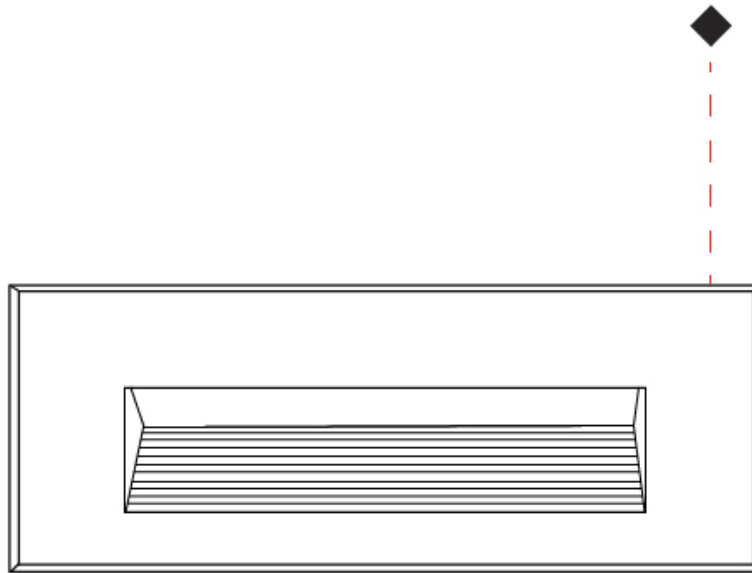

NEW GREEN M RECESSED

E10R0029-

PROJECT

TYPE

SPECIFIER

QUANTITY

DATE

E